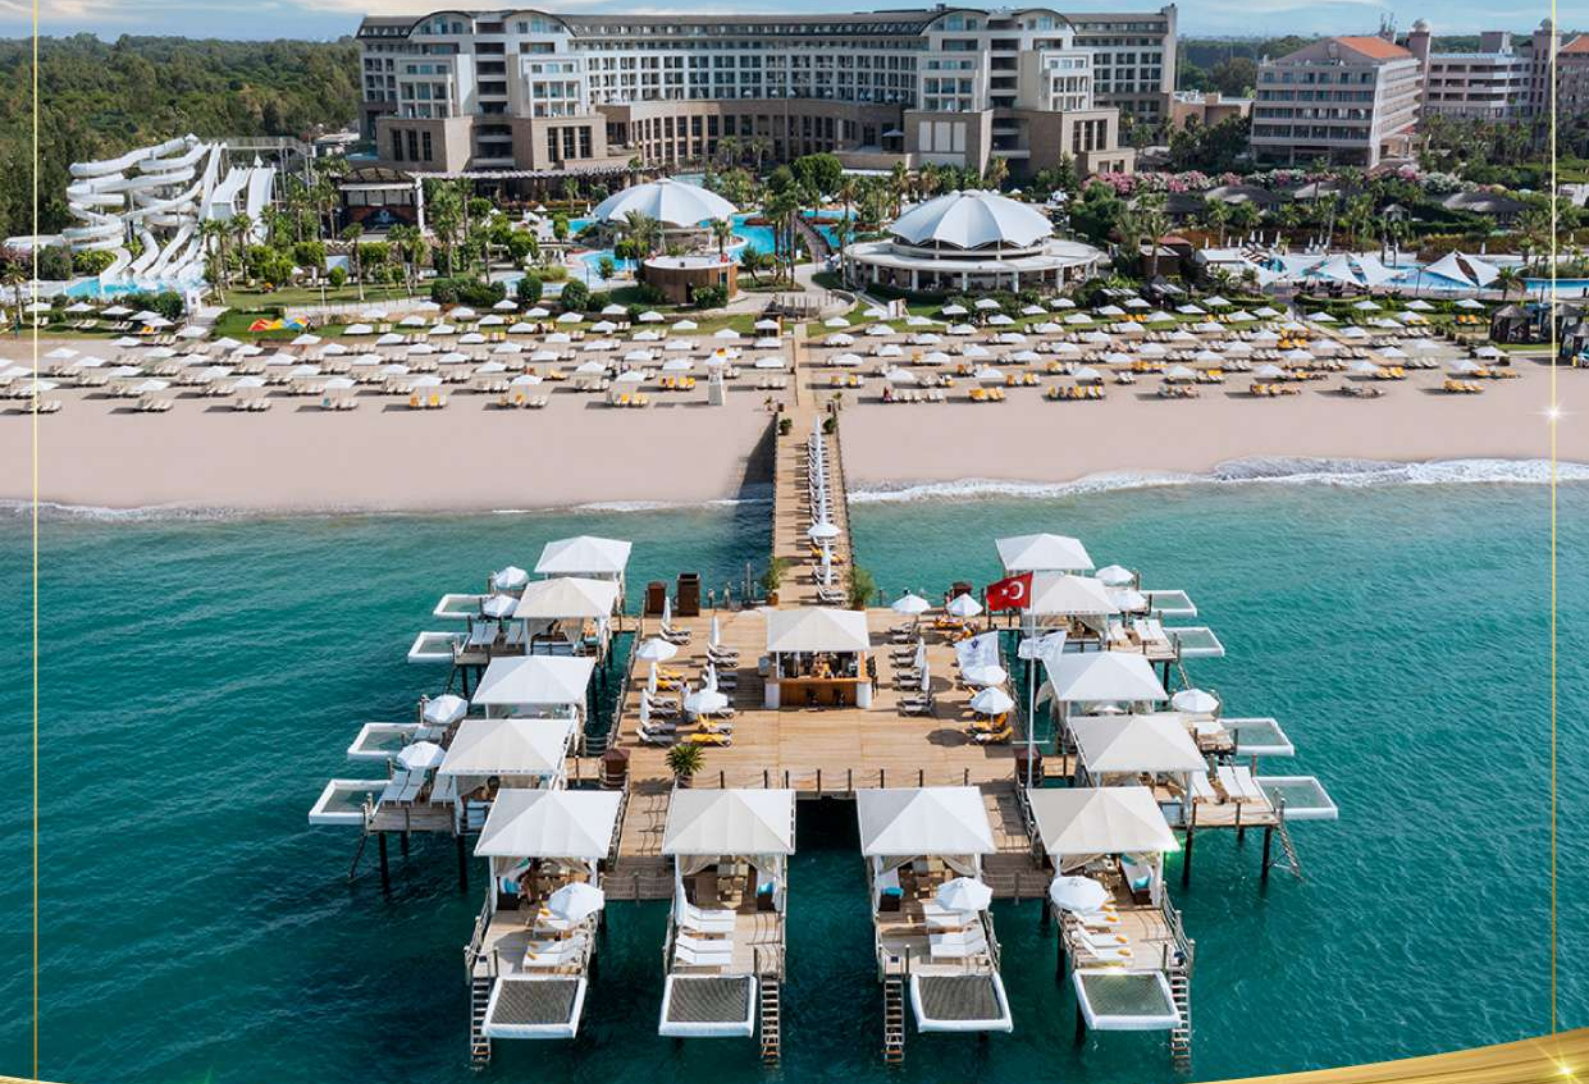

KAYA PALAZZO

GOLF RESORT
BELEK

CONCEPT & GENERAL INFORMATION
WINTER 2023

KAYA PALAZZO

GOLF RESORT
BELEK

Content

| | | | |
|--|---------|-------------------------|---------|
| General Information _____ | 03 | Palazzo Gourmet _____ | 18 - 19 |
| Honeymoon Concept & Other Services _____ | 04 | Beverage Concept _____ | 20 - 22 |
| Room Types _____ | 05 - 14 | General Services _____ | 23 |
| Rooms Specifications & Services _____ | 15 | Sports _____ | 24 |
| Exclusive Services _____ | 16 | Pools _____ | 25 |
| Food & Beverage Set Ups _____ | 17 | Mini Club _____ | 26 |
| | | Convention Center _____ | 27 |
| | | Golf _____ | 28 |