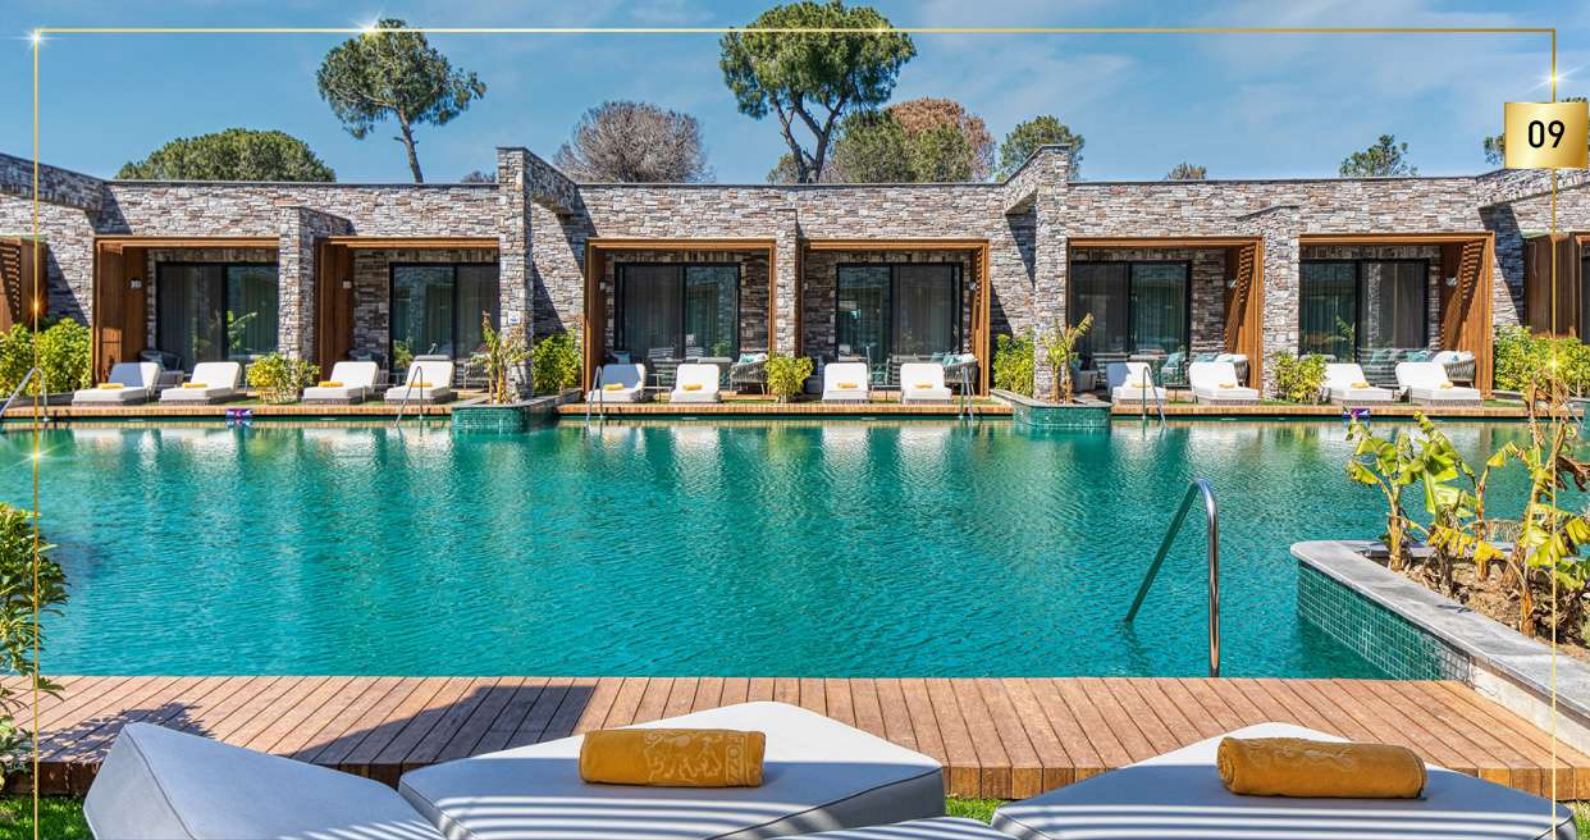

KAYA PALAZZO
GOLF RESORT
BELEK

LUXURY LAGOON SUITES

ROOM TYPES

| ROOM TYPE | LOCATION | VIEW | MAXIMUM OCCUPANCY | AREA m ² |
|---|-----------------------------|------|--------------------|---------------------|
| Luxury Lagoon Suite | Luxury Lagoon Suites Blocks | Pool | 3 Adults + 1 Child | 75 m ² |
| DESCRIPTION | | | | TOTAL |
| 1 bedroom (french or twin), WC, shower, orthopedic sofa bed, terrace with direct access to the shared heated pool, sunbathing area. | | | | 119 |